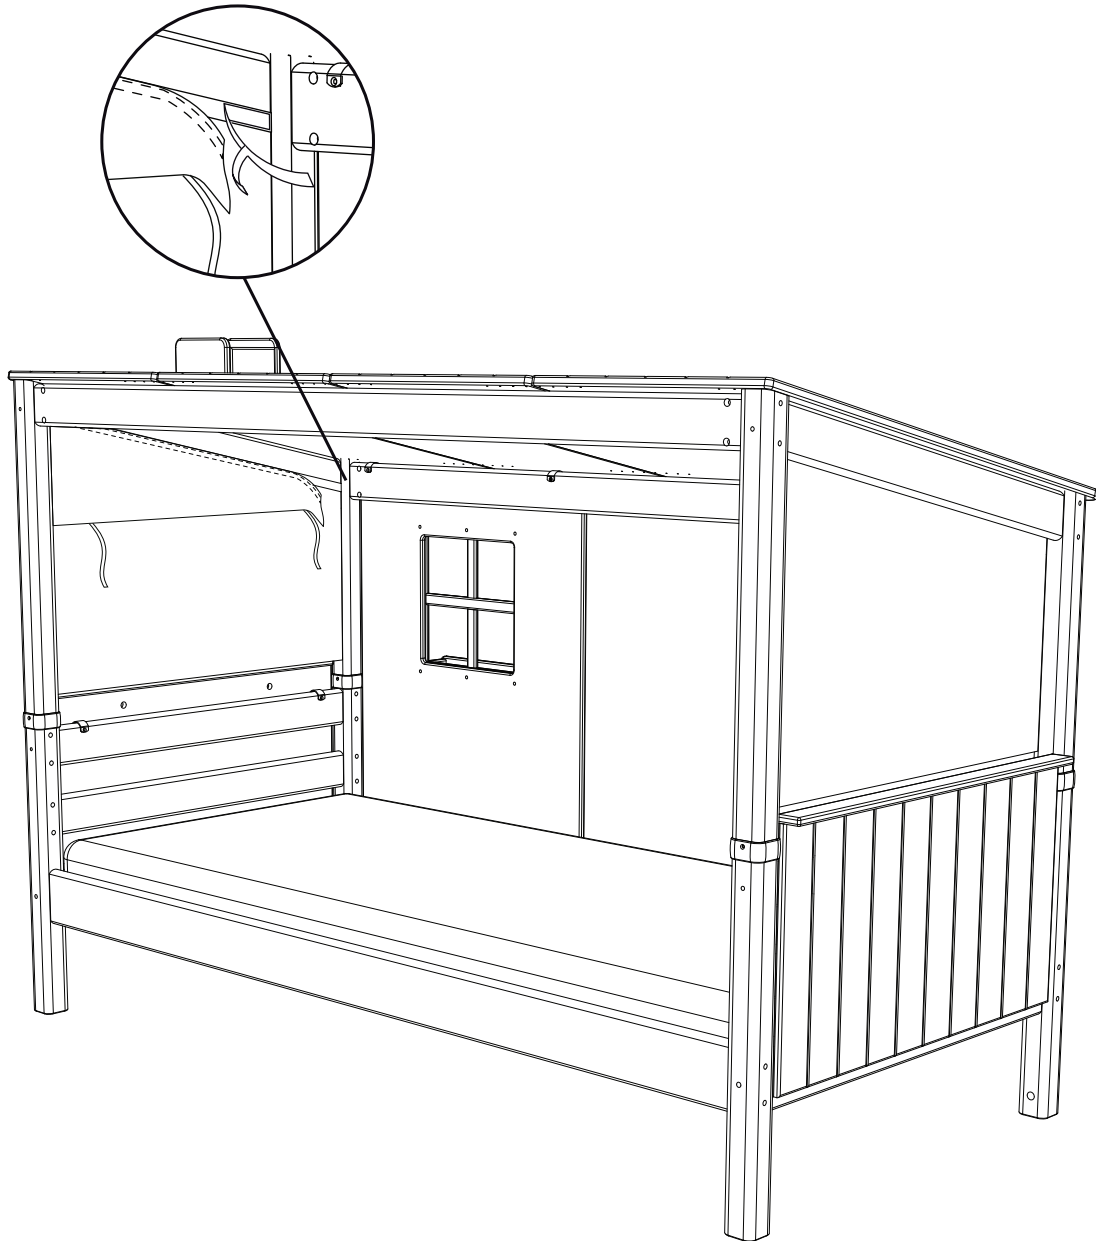

KP/KR: 조립 지침 및 사용 지침

For indoor
domestic use

27/March 2018
44-01783

SAFETY AND CARE ADVICE

Minimum user age 6 years. Maximum weight in bed 120kg.

WARNING. Only for domestic use.

Keep the assembly instructions for further reference.