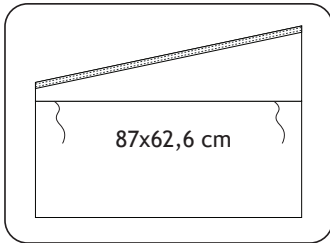

FLEXA®

83-20243/83-20244

87x62,6 cm

KEEP FOR LATER USE

DK: Monterings- og brugsvejledning

GB: Assembly instructions and directions for use

DE: Montage- und Bedienungsanleitungen

FR: Consignes de montage et mode d'emploi

KP/KR: 조립 지침 및 사용 지침

For indoor
domestic use

27/March 2018
44-01783

SAFETY AND CARE ADVICE

Minimum user age 6 years. Maximum weight in bed 120kg.

WARNING. Only for domestic use.

Keep the assembly instructions for further reference.