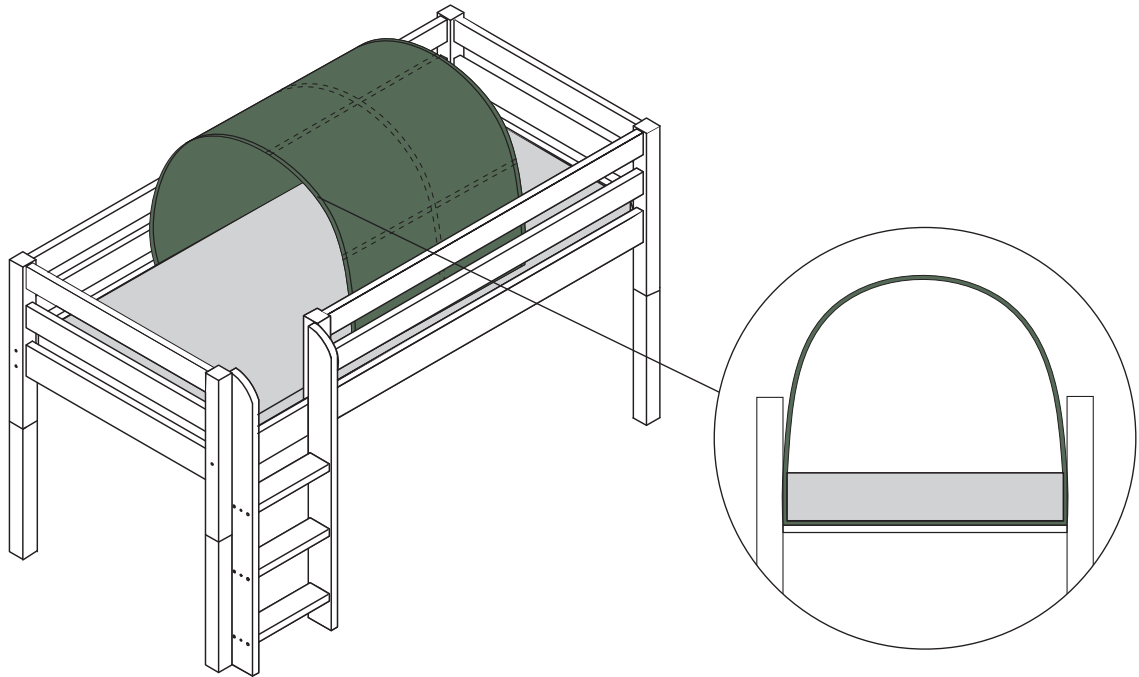

Dawn

83-40069 / 83-40070 / 83-40071

H x L x W
85 x 105 x 90 cm

For indoor domestic use.

FLEXA[®]

Made for Moments. Made for Life