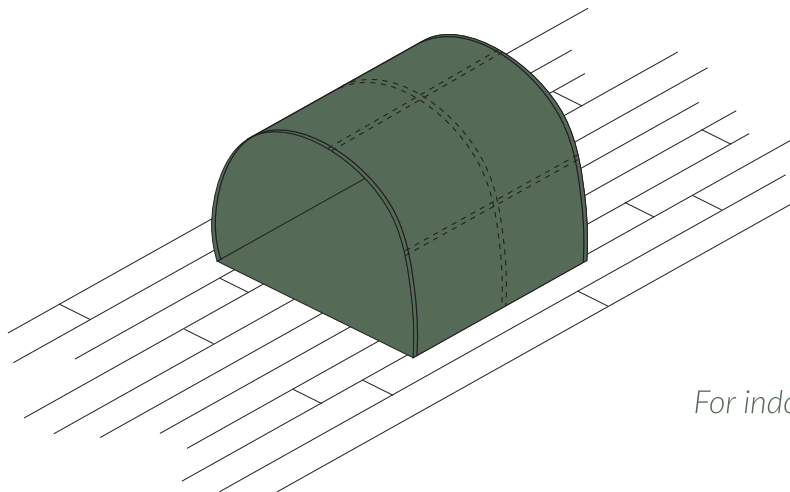

Dawn

83-40069 / 83-40070 / 83-40071

H x L x W
85 x 105 x 90 cm

For indoor domestic use.

FLEXA[®]

Made for Moments. Made for Life